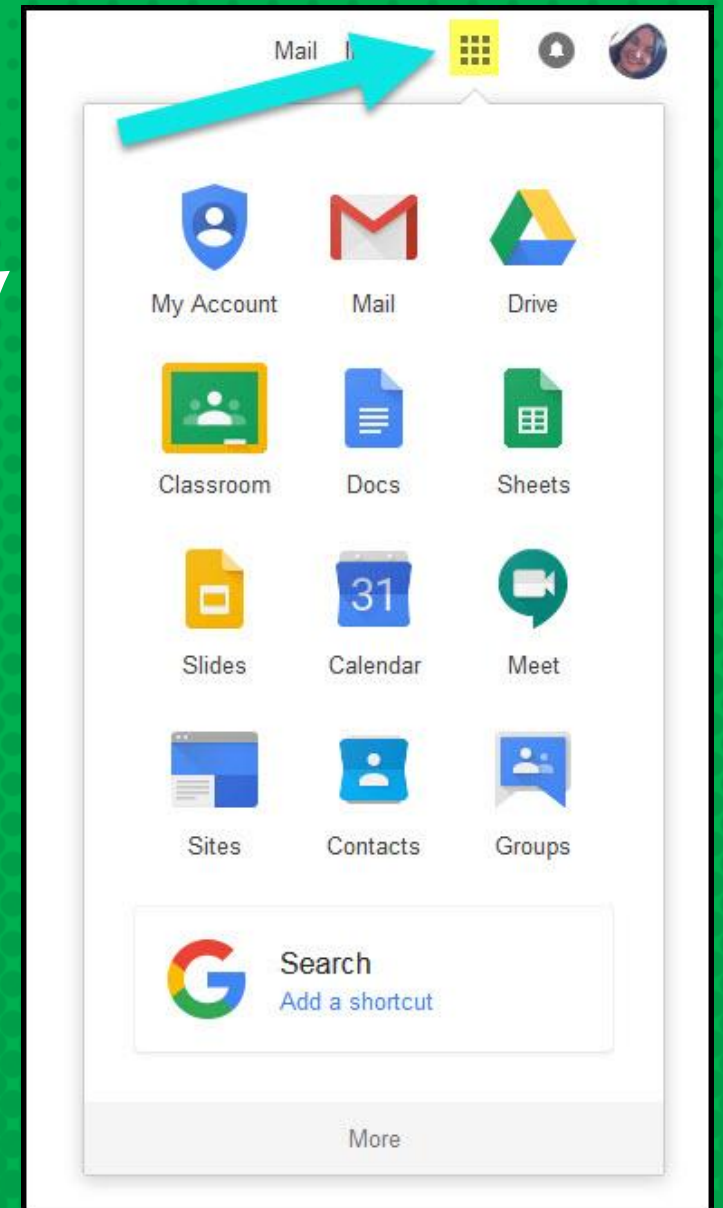

4

Type in your child's
Google Email address
& click "next."

Getting Started

The screenshot shows a Google login interface. At the top left is the Google logo. Below it, the text "Hi Tanya" is displayed, followed by a small profile icon and the email address "bratton@opsb.info". Underneath is a text input field with the placeholder "Enter your password". To the left of the input field is a link for "Forgot password?". To the right of the input field is a blue button labeled "NEXT". A red arrow points from a red-bordered box containing the text "Click on Next" to the "NEXT" button.

5

Type in your
PASSWORD
& click "next."

NOW YOU'LL SEE
that you are signed in to
your Google Apps for
Education account!

GOOGLE SUITE

Click on the 9 squares (Waffle/Rubik's Cube) icon in the top right hand corner to see the Google Suite of Products!