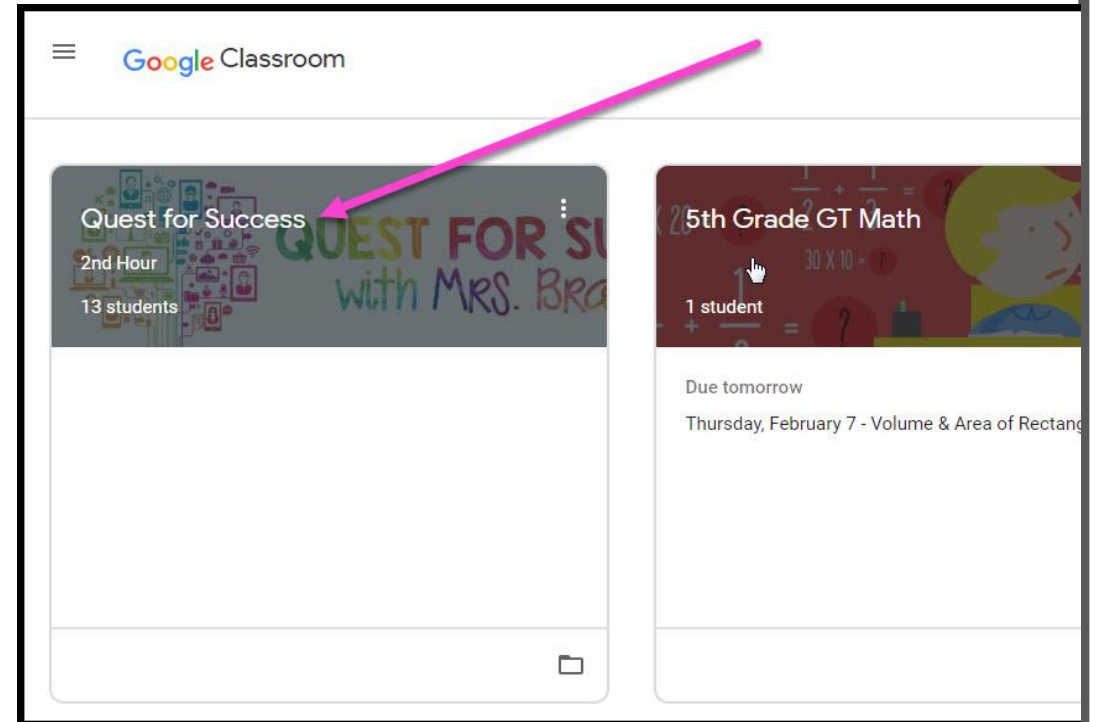

Navigating Classroom

1

Click on the waffle button and then the [Google Classroom](#) icon.

Navigating Classroom

2

Click on the class you wish to view.

Navigating Classroom

 = High Interest for Parents

3

Page tools
(Left side)

The screenshot shows a Classroom page for '3rd hour Science'. The interface includes a top navigation bar with a menu icon (1), the current class name (2), and tabs for Stream (3), Classwork (4), and People (5). On the right side of the top bar are a Waffle Button (6) and a user profile icon (7). The main content area features a header for the class (2) with a background image of tools, an 'Upcoming' section (8) with a 'View all' link, a sharing box, and a section for class updates (9) with a 'See when new assignments are posted' option.